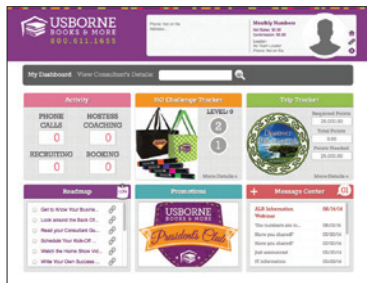

Quick Reference: Your UBAM Business Websites

Dashboard & Back Office

consultants.myubam.com

Takes you to your Dashboard

Login: Your Consultant ID

Password: UBAM password (last 4 SSN)

- For your Back Office click on the house icon at upper right of screen
- Check net sales numbers
- Track Shipments
- View Upline Leader contact information
- Manage subscriptions for OrderPro, IMN and e-commerce
- View and print hostess, customer and recruiting specials and fliers (in the Consultant Toolbox)
- Sign up for direct deposit/edit profile
- View business supplies
- View Out of Stock/Print list
- View monthly Biz and Brag Books
- For ECs: list schools/view listings

E-Commerce: Your Shopping Site

(conid).myubam.com

Replace (conid) with your own Consultant ID

Click Log In

Then Log In under "Returning Customer or Consultant"

Login: Your Email Address

Password: UBAM password (last 4 SSN)